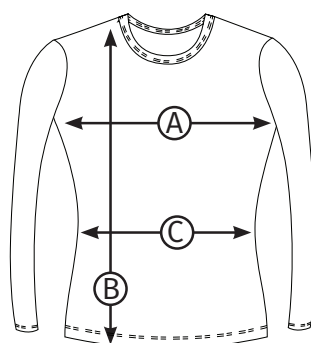

T-SHIRT 306

T-Shirt 306

T-shirt donna manica lunga
100% cotone pettinato
145 gsm

	S	M	L	XL
A	41-43	43-45	47-49	49-51
B	57-59	59-61	61-63	63-65
C	37-39	39-41	41-43	43-45